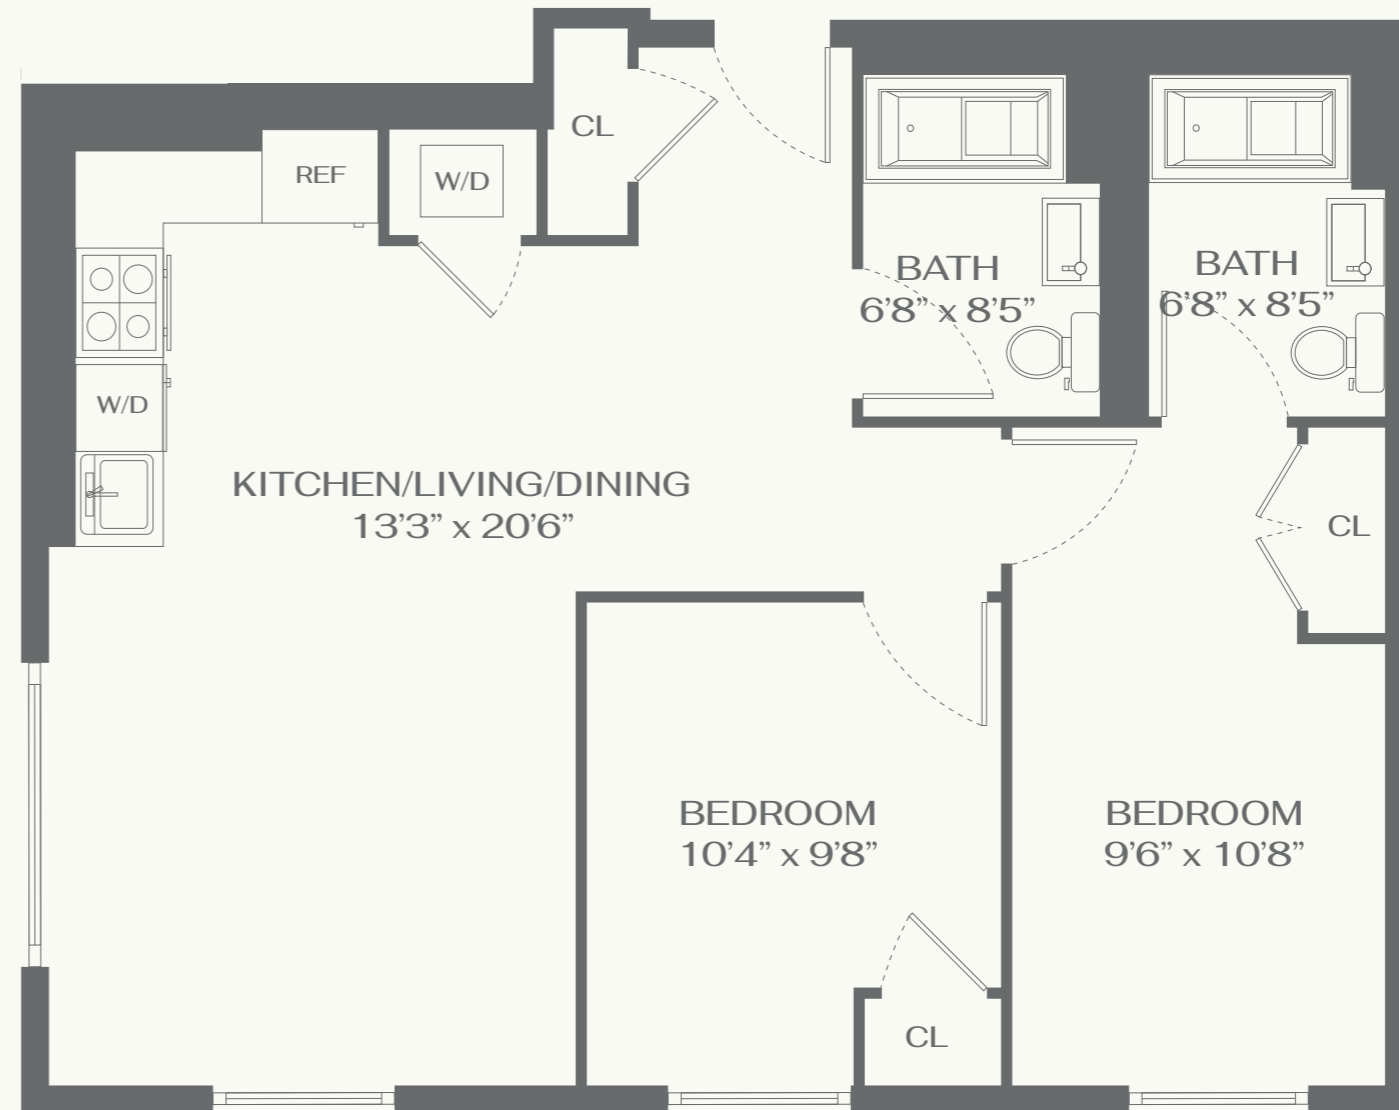

# THE MOTTO

UNIT 22-PH C  
2 BEDROOM | 2 BATHROOM

INTERIOR  
881 SQFT

The sale and purchase of a home is one of the most significant events that an individual will experience in their lifetime. It is more than the simple purchase of housing, for it directly impacts the hopes, dreams, aspirations, and economic destiny of those involved. It is for this reason that the Fair Housing Act and other federal and state laws were enacted to guarantee a right to a national housing market free from discrimination based on race, color, religion, sex, handicap, familial status, and national origin. All square footage and measurements are approximate.